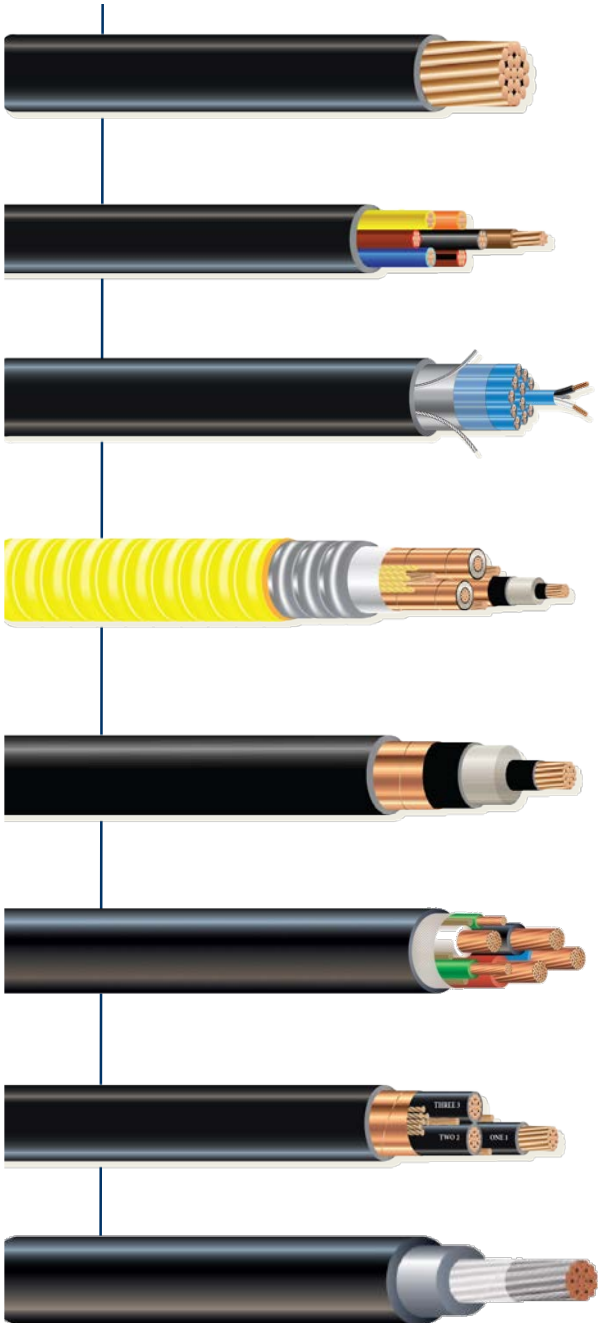

CALL (800) 444-2306

**INDUSTRIAL BUILDING WIRE**

- 1c XHHW-2 600v CT-USE      **BLACK ONLY**
- 1c EPR/CPE 600V              **BLACK ONLY**

**CONTROL & POWER TRAY CABLES**

- THHN/ PVC 600v UL TC
- XLP/ PVC 600v UL TC
- EPR/ CPE 600v UL TC

**INSTRUMENTATION CABLES**

- 1pr -24 pr shielded 600V UL TC
- PVC / PVC
- EPR / CPE

**ARMOR-X MC-HL**

- 1pr - 12pr shielded 600V UL MC-HL
- 600V UL MC-HL
- 3c 5kV EPR PVC Copper Tape MV-105 MC-HL
- 3c 15kV EPR PVC Copper Tape MV-105 MC-HL

**MEDIUM VOLTAGE POWER CABLES**

- 1c 5kV EPR PVC Copper Tape MV-105
- 1c 15kV EPR PVC Copper Tape MV-105
- 1c 15kV EPR CPE Copper Tape MV-105
- 3c 5kV EPR PVC Copper Tape MV-105

**MINING CABLES**

- Type W
- Type GGC

**VFD CABLES**

- 600V Armor-X MC-HL
- 2 kV XLP PVC Type TC

**PORTABLE POWER**

- 2kV DLO

**VALUE ADD SERVICES IN HOUSTON**

- 60,000 sq. ft. of stocked material
- Continuous stock assessment and expansion to serve you better & faster
- Brand New State-of-the-Art Cutting machines
- Open early & late to meet your deadlines