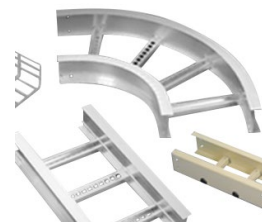

ENCLOSURES

- Free Standing Type 12 Enclosures
- Free Standing Type 4 Enclosures
- FS Type 12; 1 Door Single Access
- Continuous Hinge w/ 3pt Latch
- Type 4X
- Mounting Panels, Large
- FRP Enclosures & Accessories
- Solar Combiner Boxes

TRANSFORMERS

- Control Transformers
- Single Phase Encapsulated
- Class 1 Div 2 Transformers
- 19 Buck Boost SKU's
- Line & Load Reactors
- Mini Power Centers
- Distribution Transformers

STRUT & CABLE TRAY

- 12 gauge- 14 gauge Shallow, Deep & Back to Back
 - Solid, HDG & 316SS
 - Fittings & Accessories
- 6" Side Rail, NEMA 12C & 20C Straights
- 24" Radius fittings
- 4" Side Rail, NEMA 12C & 20C Straights
- 4" & 6" Misc. Accessories

PIPE & WIRE

- 1/2"-6" PVC Coated Conduit & fittings
- 1/2"- 6" PVC Schedule 40,80
- Industrial Building Wire
- Control & Power Tray Cables
- Instrumentation Cables
- Armor-X MC-HL
- Medium Voltage Power Cables
- Mining Cables
- VFD Cables
- Portable Power
- 1/2"-6" Rigid & Fittings
- 1/2"-4" IMC, EMT & Alum & Fittings
- 1/2"-4" Star-Teck Extreme Aluminum Jacketed Cable Fittings
- STE - Star Teck Extreme Series
- STX- Star Teck Hazardous location Series